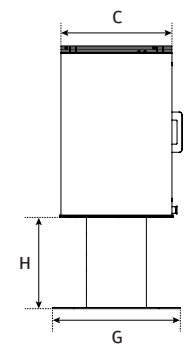

APPLIANCE DIMENSIONS

PAD-i700

PAD-i700PED

PAD-i700BOX

| | | PAD-i700 | PAD-i700PED | PAD-i700BOX |
|----------|----------------------------------------------|----------|-------------|-------------|
| A | Appliance height | 568 | 876 | 968 |
| B | Appliance width | 714 | 714 | 714 |
| C | Appliance depth | 370 | 370 | 370 |
| D | From centre of flue to rear of the appliance | 89 | 89 | 89 |
| E | Flue diameter | 127 | 127 | 127 |
| F | Base width | - | 528 | 1000 |
| G | Base depth | - | 426 | 380 |
| H | Base height | - | 300 | 404 |

Note: All measurements are in 'mm'