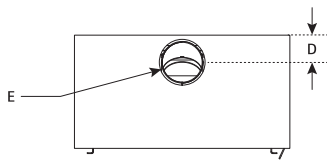

APPLIANCE DIMENSIONS

PAD-i700

PAD-i700PED

PAD-i700BOX

| | | PAD-i700 | PAD-i700PED | PAD-i700BOX |
|----------|----------------------------------------------|----------|-------------|-------------|
| A | Appliance height | 568 | 876 | 968 |
| B | Appliance width | 714 | 714 | 714 |
| C | Appliance depth | 370 | 370 | 370 |
| D | From centre of flue to rear of the appliance | 89 | 89 | 89 |
| E | Flue diameter | 127 | 127 | 127 |
| F | Base width | - | 528 | 1000 |
| G | Base depth | - | 426 | 380 |
| H | Base height | - | 300 | 404 |

Note: All measurements are in 'mm'