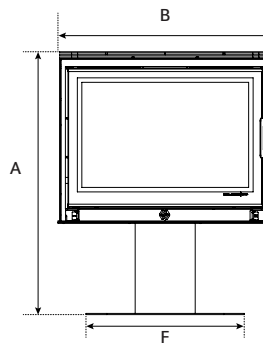

APPLIANCE DIMENSIONS

PAD-i700

PAD-i700PED

PAD-i700BOX

| | | PAD-i700 | PAD-i700PED | PAD-i700BOX |
|----------|----------------------------------------------|----------|-------------|-------------|
| A | Appliance height | 568 | 876 | 968 |
| B | Appliance width | 714 | 714 | 714 |
| C | Appliance depth | 370 | 370 | 370 |
| D | From centre of flue to rear of the appliance | 89 | 89 | 89 |
| E | Flue diameter | 127 | 127 | 127 |
| F | Base width | - | 528 | 1000 |
| G | Base depth | - | 426 | 380 |
| H | Base height | - | 300 | 404 |

Note: All measurements are in 'mm'