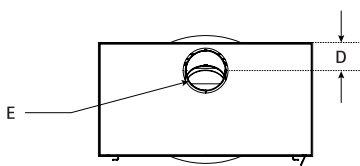

APPLIANCE DIMENSIONS

PAD-i700

PAD-i700PED

PAD-i700BOX

| | | PAD-i700 | PAD-i700PED | PAD-i700BOX |
|----------|----------------------------------------------|----------|-------------|-------------|
| A | Appliance height | 568 | 876 | 968 |
| B | Appliance width | 714 | 714 | 714 |
| C | Appliance depth | 370 | 370 | 370 |
| D | From centre of flue to rear of the appliance | 89 | 89 | 89 |
| E | Flue diameter | 127 | 127 | 127 |
| F | Base width | - | 528 | 1000 |
| G | Base depth | - | 426 | 380 |
| H | Base height | - | 300 | 404 |

Note: All measurements are in 'mm'