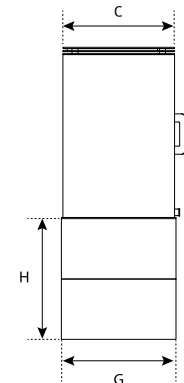

APPLIANCE DIMENSIONS

PAD-i700

PAD-i700PED

PAD-i700BOX

| | | PAD-i700 | PAD-i700PED | PAD-i700BOX |
|----------|----------------------------------------------|----------|-------------|-------------|
| A | Appliance height | 568 | 876 | 968 |
| B | Appliance width | 714 | 714 | 714 |
| C | Appliance depth | 370 | 370 | 370 |
| D | From centre of flue to rear of the appliance | 89 | 89 | 89 |
| E | Flue diameter | 127 | 127 | 127 |
| F | Base width | - | 528 | 1000 |
| G | Base depth | - | 426 | 380 |
| H | Base height | - | 300 | 404 |

Note: All measurements are in 'mm'