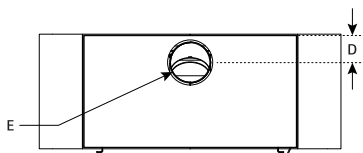

APPLIANCE DIMENSIONS

PAD-i700

PAD-i700PED

PAD-i700BOX

| | | PAD-i700 | PAD-i700PED | PAD-i700BOX |
|----------|----------------------------------------------|----------|-------------|-------------|
| A | Appliance height | 568 | 876 | 968 |
| B | Appliance width | 714 | 714 | 714 |
| C | Appliance depth | 370 | 370 | 370 |
| D | From centre of flue to rear of the appliance | 89 | 89 | 89 |
| E | Flue diameter | 127 | 127 | 127 |
| F | Base width | - | 528 | 1000 |
| G | Base depth | - | 426 | 380 |
| H | Base height | - | 300 | 404 |

Note: All measurements are in 'mm'