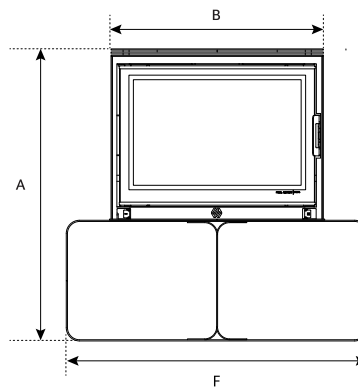

APPLIANCE DIMENSIONS

PAD-i700

PAD-i700PED

PAD-i700BOX

| | | PAD-i700 | PAD-i700PED | PAD-i700BOX |
|----------|----------------------------------------------|----------|-------------|-------------|
| A | Appliance height | 568 | 876 | 968 |
| B | Appliance width | 714 | 714 | 714 |
| C | Appliance depth | 370 | 370 | 370 |
| D | From centre of flue to rear of the appliance | 89 | 89 | 89 |
| E | Flue diameter | 127 | 127 | 127 |
| F | Base width | - | 528 | 1000 |
| G | Base depth | - | 426 | 380 |
| H | Base height | - | 300 | 404 |

Note: All measurements are in 'mm'