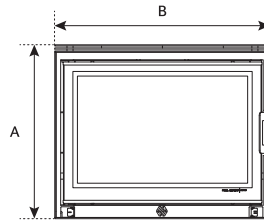

APPLIANCE DIMENSIONS

PAD-i700

PAD-i700PED

PAD-i700BOX

| | | PAD-i700 | PAD-i700PED | PAD-i700BOX |
|----------|----------------------------------------------|----------|-------------|-------------|
| A | Appliance height | 568 | 876 | 968 |
| B | Appliance width | 714 | 714 | 714 |
| C | Appliance depth | 370 | 370 | 370 |
| D | From centre of flue to rear of the appliance | 89 | 89 | 89 |
| E | Flue diameter | 127 | 127 | 127 |
| F | Base width | - | 528 | 1000 |
| G | Base depth | - | 426 | 380 |
| H | Base height | - | 300 | 404 |

Note: All measurements are in 'mm'